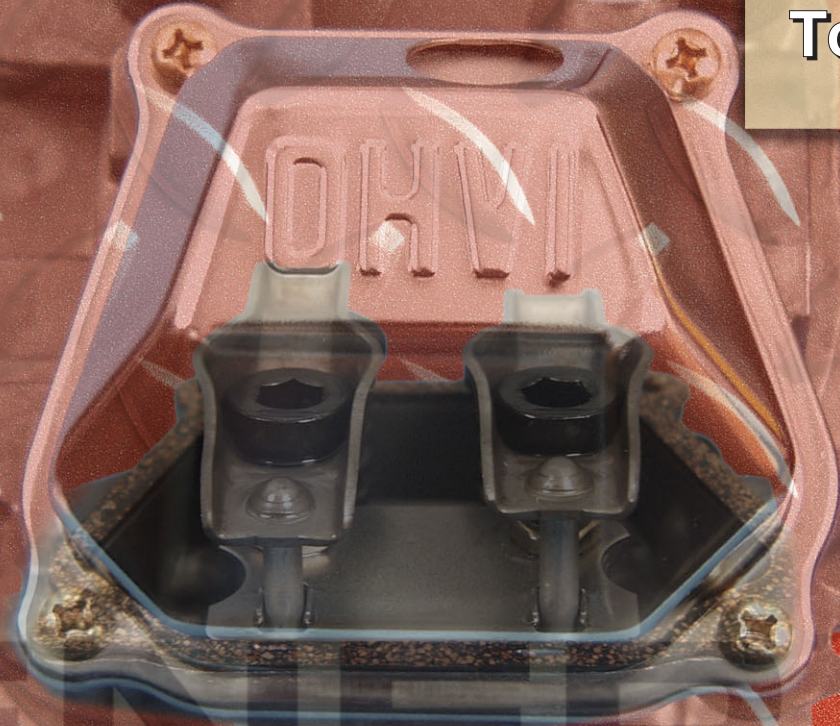

Air Cooled Top 100 Parts

EXIT

Air Cooled Engine Parts and Owner's Manuals

- 0A8926 GN 190/220 Engine Owner's Manual
- 0A8927 GN 320/360/410 Engine Owner's Manual
- 0C1459 GN 570 Engine Owner's Manual
- 021127A 16 & 18 hp Engine Parts Manual
- 0D2293 GH 220 Engine Parts Manual
- 0D1456 GH 220 Electric Start Engine Parts Manual
- 0C2474 GN 724 Exploded View Parts List 8 kW and 10 kW Generators
- 0D3415-A GT 990/760 Exploded View Parts List 7 kW, 12 kW and 15 kW Generators
- 0D4487 GT-990 Exploded View Parts List Commercial-Industrial Portable Generator System
- Technical Publications Listing

MAIN MENU

GENERATOR

EXIT

Generac and Guardian Labeled Home Standby Owner's Manuals

Manual **Guardian Models**

- 0C2369 04077-0 (6kW)
04674-0 (8 kW)
04675-0 (10)
- 0C4217 04077-1 (6kW)
04674-1 (8 kW)
04675-1 (10)
- 0C9035 04077-2 (6kW)
04674-2 (8 kW)
04675-2 (10)